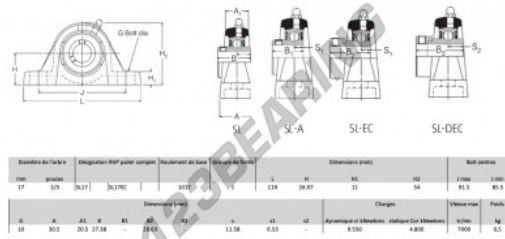

## Housed bearing 2 bolts SL17-RHP - SL17-RHP

<https://www.123bearing.com/bearing-housing/housed-bearing/cast-iron-housed-bearing-2/sl17-rhp>

### PRODUCT FEATURES

Brand	RHP
N° Ean13	3616060608574
Shaft diameter	17 mm
No. of fasteners	2
Tightening	set screw
Mounting center distance	85.5 mm
Limiting speed	7000 rpm
Material	cast iron
Weight	500 g
Dynamic load	9.55 kN
Static load	4.8 kN
Packaging	1