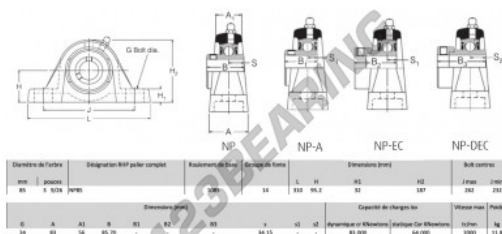

Housed bearing 2 bolts NP85-RHP - NP85-RHP

<https://www.123bearing.com/bearing-housing/housed-bearing/cast-iron-housed-bearing-2/np85-rhp>

PRODUCT FEATURES

Brand	RHP
N° Ean13	3616060608468
Shaft diameter	85 mm
No. of fasteners	2
Tightening	set screw
Mounting center distance	232 mm
Limiting speed	2000 rpm
Material	cast iron
Weight	11800 g
Dynamic load	83 kN
Static load	64 kN
Packaging	1