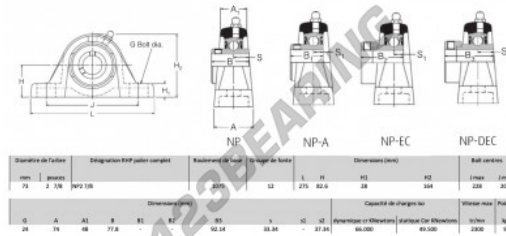

Housed bearing 2 bolts NP2-7-8-RHP - NP2-7-8-RHP

<https://www.123bearing.com/bearing-housing/housed-bearing/cast-iron-housed-bearing-2/np2-7-8-rhp>

PRODUCT FEATURES

Brand	RHP
N° Ean13	3616060608413
Shaft diameter	73 mm
No. of fasteners	2
Tightening	set screw
Mounting center distance	206 mm
Limiting speed	2300 rpm
Material	cast iron
Weight	9000 g
Dynamic load	66 kN
Static load	49 kN
Packaging	1
Standard	No standard