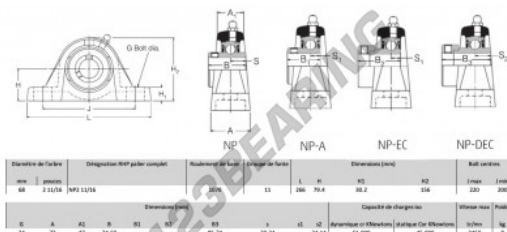

## Housed bearing 2 bolts NP2-11-16-RHP - NP2-11-16-RHP

<https://www.123bearing.com/bearing-housing/housed-bearing/cast-iron-housed-bearing-2/np2-11-16-rhp>

### PRODUCT FEATURES

Brand	RHP
N° Ean13	3616060608383
Shaft diameter	68 mm
No. of fasteners	2
Tightening	set screw
Mounting center distance	200 mm
Limiting speed	2450 rpm
Material	cast iron
Weight	8000 g
Dynamic load	61 kN
Static load	45 kN
Packaging	1
Standard	No standard