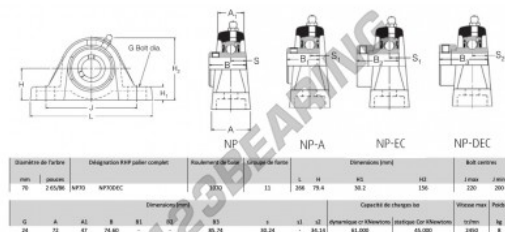

## Housed bearing 2 bolts NP70-RHP - NP70-RHP

<https://www.123bearing.com/bearing-housing/housed-bearing/cast-iron-housed-bearing-2/np70-rhp>

### PRODUCT FEATURES

Brand	RHP
N° Ean13	3616060608376
Shaft diameter	70 mm
No. of fasteners	2
Tightening	set screw
Mounting center distance	200 mm
Limiting speed	2450 rpm
Material	cast iron
Weight	8000 g
Dynamic load	61 kN
Static load	45 kN
Packaging	1