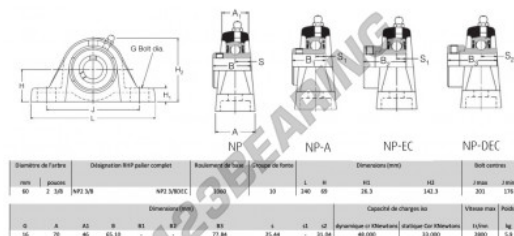

Housed bearing 2 bolts NP2-3-8-RHP - NP2-3-8-RHP

<https://www.123bearing.com/bearing-housing/housed-bearing/cast-iron-housed-bearing-2/np2-3-8-rhp>

PRODUCT FEATURES

Brand	RHP
N° Ean13	3616060608345
Shaft diameter	60 mm
No. of fasteners	2
Tightening	set screw
Mounting center distance	176 mm
Limiting speed	2800 rpm
Material	cast iron
Weight	5900 g
Dynamic load	48 kN
Static load	33 kN
Packaging	1