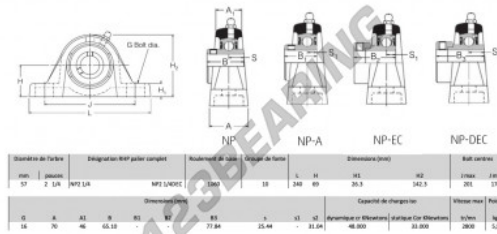

Housed bearing 2 bolts NP2-1-4-RHP - NP2-1-4-RHP

<https://www.123bearing.com/bearing-housing/housed-bearing/cast-iron-housed-bearing-2/np2-1-4-rhp>

PRODUCT FEATURES

Brand	RHP
N° Ean13	3616060608338
Shaft diameter	57 mm
No. of fasteners	2
Tightening	set screw
Mounting center distance	176 mm
Limiting speed	2800 rpm
Material	cast iron
Weight	5900 g
Dynamic load	48 kN
Static load	33 kN
Packaging	1