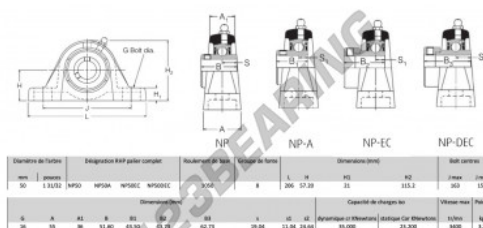

Housed bearing 2 bolts NP50-RHP - NP50-RHP

<https://www.123bearing.com/bearing-housing/housed-bearing/cast-iron-housed-bearing-2/np50-rhp>

PRODUCT FEATURES

Brand	RHP
N° Ean13	3616060608246
Shaft diameter	50 mm
Shaft diameter	1.969" inch
No. of fasteners	2
Tightening	Concentra
Mounting center distance	154 mm
Mounting center distance	6.063" inch
Limiting speed	3400 rpm
Material	cast iron
Weight	3200 g
Dynamic load	35 kN
Static load	23.2 kN
Packaging	1
Standard	No standard