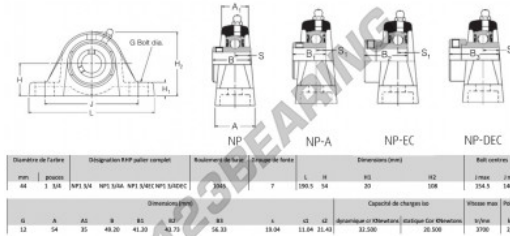

Housed bearing 2 bolts NP1-3-4-RHP - NP1-3-4-RHP

<https://www.123bearing.com/bearing-housing/housed-bearing/cast-iron-housed-bearing-2/np1-3-4-rhp>

PRODUCT FEATURES

Brand	RHP
N° Ean13	3616060608239
Shaft diameter	44 mm
No. of fasteners	2
Tightening	set screw
Mounting center distance	140.5 mm
Limiting speed	3700 rpm
Material	cast iron
Weight	2800 g
Dynamic load	32.5 kN
Static load	20.5 kN
Packaging	1