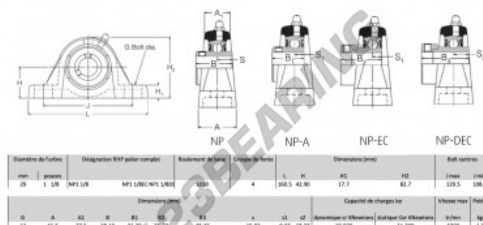

Housed bearing 2 bolts NP1-1-8-RHP - NP1-1-8-RHP

<https://www.123bearing.com/bearing-housing/housed-bearing/cast-iron-housed-bearing-2/np1-1-8-rhp>

PRODUCT FEATURES

Brand	RHP
N° Ean13	3616060608116
Shaft diameter	29 mm
No. of fasteners	2
Tightening	set screw
Mounting center distance	108.5 mm
Limiting speed	5300 rpm
Material	cast iron
Weight	1300 g
Dynamic load	19 kN
Static load	11 kN
Packaging	1