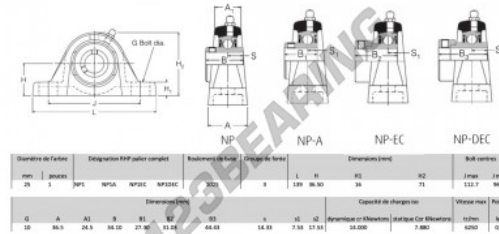

Housed bearing 2 bolts NP1-RHP - NP1-RHP

<https://www.123bearing.com/bearing-housing/housed-bearing/cast-iron-housed-bearing-2/np1-rhp>

PRODUCT FEATURES

| | |
|--------------------------|---------------|
| Brand | RHP |
| N° Ean13 | 3616060608093 |
| Shaft diameter | 25 mm |
| No. of fasteners | 2 |
| Tightening | set screw |
| Mounting center distance | 96.8 mm |
| Limiting speed | 6250 rpm |
| Material | cast iron |
| Weight | 700 g |
| Dynamic load | 14 kN |
| Static load | 7.88 kN |
| Packaging | 1 |