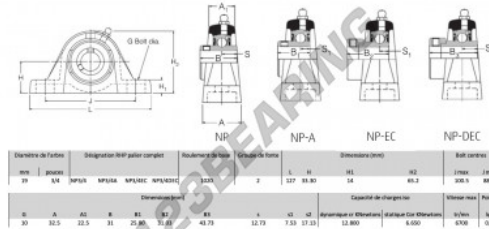

Housed bearing 2 bolts NP3-4-RHP - NP3-4-RHP

<https://www.123bearing.com/bearing-housing/housed-bearing/cast-iron-housed-bearing-2/np3-4-rhp>

PRODUCT FEATURES

Brand	RHP
N° Ean13	747023018987
Shaft diameter	19 mm
No. of fasteners	2
Tightening	set screw
Mounting center distance	85.5 mm
Limiting speed	6700 rpm
Material	cast iron
Weight	600 g
Dynamic load	12.8 kN
Static load	6.65 kN
Packaging	1