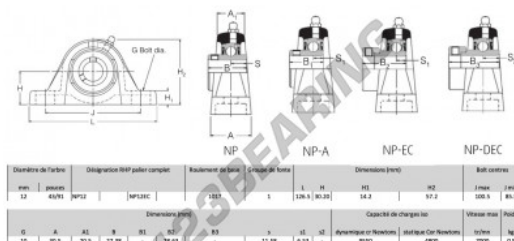

Housed bearing 2 bolts NP12-RHP - NP12-RHP

<https://www.123bearing.com/bearing-housing/housed-bearing/cast-iron-housed-bearing-2/np12-rhp>

PRODUCT FEATURES

Brand	RHP
N° Ean13	3616060607997
Shaft diameter	12 mm
No. of fasteners	2
Tightening	set screw
Mounting center distance	85.5 mm
Limiting speed	7000 rpm
Material	cast iron
Weight	500 g
Dynamic load	9.55 kN
Static load	4.8 kN
Packaging	1