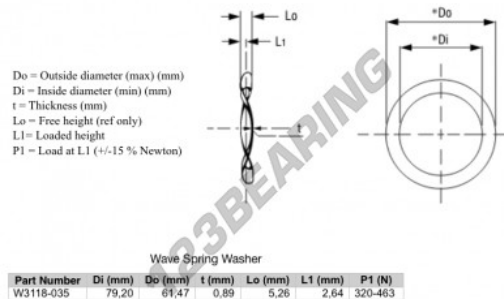

Wave spring washer WSW-79.2-61.47-0.89 - WSW-79.2-61.47-0.89

<https://www.123bearing.com/accessories/washer/wave-spring-washer/wsw-79.2-61.47-0.89>

PRODUCT FEATURES

Brand	GEN
Inside diameter	61.47 mm
Outside diameter	79.2 mm
Thickness	0.89 mm
Material	STEEL
Clearance height	5.26 mm
Packaging	1
Loaded height	2.64
Flat load (approx)	320 N