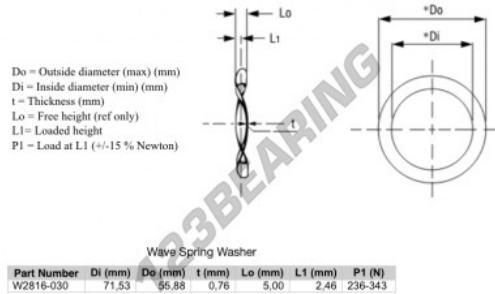

Wave spring washer WSW-71.53-55.88-0.76 - WSW-71.53-55.88-0.76

<https://www.123bearing.com/accessories/washer/wave-spring-washer/wsw-71.53-55.88-0.76>

PRODUCT FEATURES

Brand	GEN
Inside diameter	55.88 mm
Outside diameter	71.53 mm
Thickness	0.76 mm
Material	STEEL
Clearance height	5 mm
Packaging	1
Loaded height	2.46
Flat load (approx)	236 N