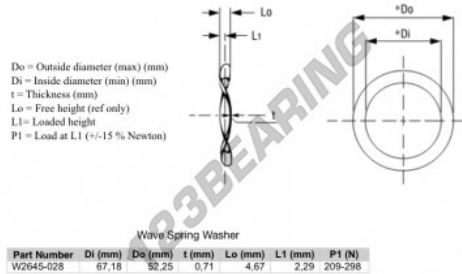

Wave spring washer WSW-67.18-52.25-0.71 - WSW-67.18-52.25-0.71

<https://www.123bearing.com/accessories/washer/wave-spring-washer/wsw-67.18-52.25-0.71>

PRODUCT FEATURES

Brand	GEN
Inside diameter	52.25 mm
Outside diameter	67.18 mm
Thickness	0.71 mm
Material	STEEL
Clearance height	4.67 mm
Packaging	1
Loaded height	2.29
Flat load (approx)	209 N