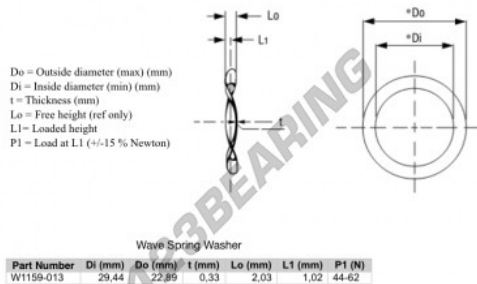

## Wave spring washer

**WSW-29.44-22.89-0.33 - WSW-29.44-22.89-0.33**

<https://www.123bearing.com/accessories/washer/wave-spring-washer/wsw-29.44-22.89-0.33>

## PRODUCT FEATURES

Brand	GEN
Inside diameter	22.89 mm
Outside diameter	29.44 mm
Thickness	0.33 mm
Material	STEEL
Clearance height	2.03 mm
Packaging	1
Loaded height	1.02
Flat load (approx)	53 N

[contact@123bearing.com](mailto:contact@123bearing.com)