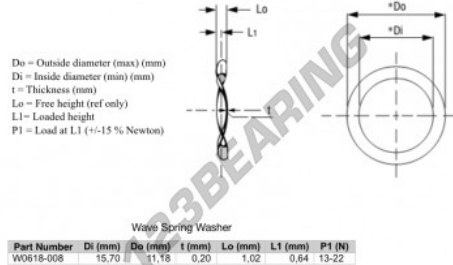

Wave spring washer WSW-15.7-11.18-0.2 - WSW-15.7-11.18-0.2

<https://www.123bearing.com/accessories/washer/wave-spring-washer/wsw-15.7-11.18-0.2>

PRODUCT FEATURES

Brand	GEN
Inside diameter	11.18 mm
Outside diameter	15.7 mm
Thickness	0.2 mm
Material	STEEL
Clearance height	1.02 mm
Packaging	1
Loaded height	0.64
Flat load (approx)	17 N