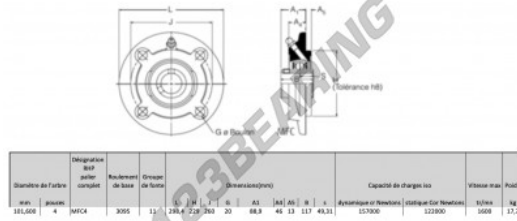

Housed bearing 4 bolts MFC4-RHP - MFC4-RHP

<https://www.123bearing.com/bearing-housing/housed-bearing/cast-iron-housed-bearing-4/mfc4-rhp>

PRODUCT FEATURES

Brand	RHP
N° Ean13	3616060602909
Shaft diameter	101.6 mm
No. of fasteners	4
Tightening	set screw
Mounting center distance	260 mm
Limiting speed	1600 rpm
Material	cast iron
Weight	17700 g
Dynamic load	157 kN
Static load	122 kN
Packaging	1
Standard	No standard