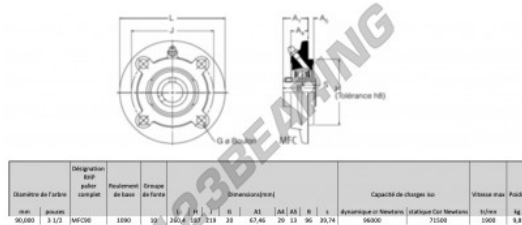

Housed bearing 4 bolts MFC90-RHP - MFC90-RHP

<https://www.123bearing.com/bearing-housing/housed-bearing/cast-iron-housed-bearing-4/mfc90-rhp>

PRODUCT FEATURES

Brand	RHP
N° Ean13	747023009008
Shaft diameter	90 mm
No. of fasteners	4
Tightening	set screw
Mounting center distance	219 mm
Limiting speed	1900 rpm
Material	cast iron
Weight	9800 g
Dynamic load	96 kN
Static load	71.5 kN
Packaging	1
Standard	No standard