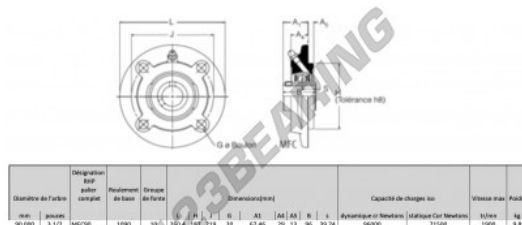

Housed bearing 4 bolts MFC90-RHP - MFC90-RHP

<https://www.123bearing.com/bearing-housing/housed-bearing/cast-iron-housed-bearing-4/mfc90-rhp>

PRODUCT FEATURES

Brand	RHP
N° Ean13	747023009008
Shaft diameter	90 mm
Shaft diameter	3.543" inch
No. of fasteners	4
Tightening	set screw
Mounting center distance	219 mm
Mounting center distance	8.622" inch
Limiting speed	1900 rpm
Material	cast iron
Weight	9800 g
Dynamic load	96 kN
Static load	71.5 kN
Packaging	1
Standard	No standard