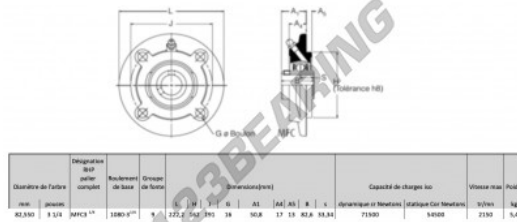

Housed bearing 4 bolts MFC3-1-4-RHP - MFC3-1-4-RHP

<https://www.123bearing.com/bearing-housing/housed-bearing/cast-iron-housed-bearing-4/mfc3-1-4-rhp>

PRODUCT FEATURES

Brand	RHP
N° Ean13	3616060602831
Shaft diameter	82.55 mm
No. of fasteners	4
Tightening	-
Mounting center distance	191 mm
Limiting speed	2150 rpm
Material	-
Weight	5400 g
Dynamic load	71.5 kN
Static load	54.5 kN
Packaging	-