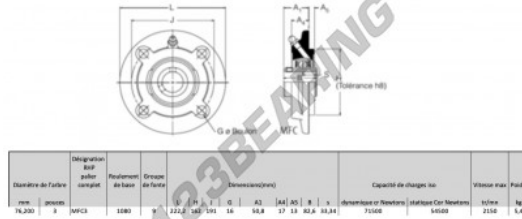

Housed bearing 4 bolts MFC3-RHP - MFC3-RHP

<https://www.123bearing.com/bearing-housing/housed-bearing/cast-iron-housed-bearing-4/mfc3-rhp>

PRODUCT FEATURES

Brand	RHP
N° Ean13	3616060602824
Shaft diameter	76.2 mm
No. of fasteners	4
Tightening	set screw
Mounting center distance	191 mm
Limiting speed	2150 rpm
Material	cast iron
Weight	5400 g
Dynamic load	71.5 kN
Static load	54.5 kN
Packaging	1
Standard	No standard