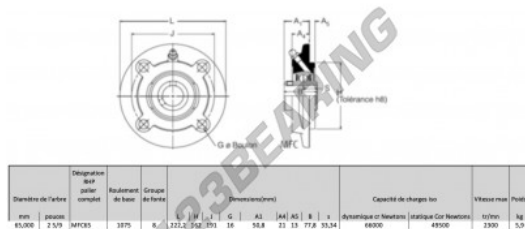

Housed bearing 4 bolts MFC65-RHP - MFC65-RHP

<https://www.123bearing.com/bearing-housing/housed-bearing/cast-iron-housed-bearing-4/mfc65-rhp>

PRODUCT FEATURES

Brand	RHP
N° Ean13	747023008926
Shaft diameter	65 mm
No. of fasteners	4
Tightening	set screw
Mounting center distance	191 mm
Limiting speed	2300 rpm
Material	cast iron
Weight	5900 g
Dynamic load	66 kN
Static load	49.5 kN
Packaging	1
Standard	No standard