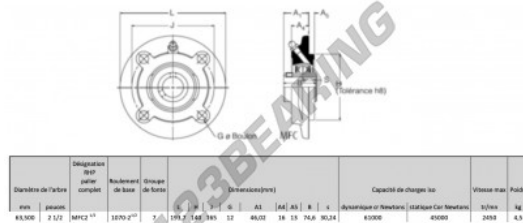

Housed bearing 4 bolts MFC2-1-2-RHP - MFC2-1-2-RHP

<https://www.123bearing.com/bearing-housing/housed-bearing/cast-iron-housed-bearing-4/mfc2-1-2-rhp>

PRODUCT FEATURES

Brand	RHP
N° Ean13	3616060602749
Shaft diameter	63.5 mm
Shaft diameter	2 1/2" inch
No. of fasteners	4
Tightening	set screw
Mounting center distance	165 mm
Mounting center distance	6.496" inch
Limiting speed	2450 rpm
Material	cast iron
Weight	4500 g
Dynamic load	61 kN
Static load	45 kN
Packaging	-
Standard	No standard