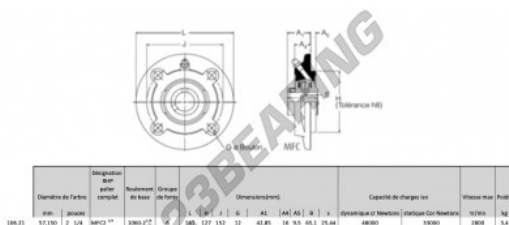

## Housed bearing 4 bolts MFC2-1-4-RHP - MFC2-1-4-RHP

<https://www.123bearing.com/bearing-housing/housed-bearing/cast-iron-housed-bearing-4/mfc2-1-4-rhp>

### PRODUCT FEATURES

Brand	RHP
N° Ean13	3616060602701
Shaft diameter	57.15 mm
No. of fasteners	4
Tightening	set screw
Mounting center distance	152 mm
Limiting speed	2800 rpm
Material	cast iron
Weight	2800 g
Dynamic load	48 kN
Static load	33 kN
Packaging	1