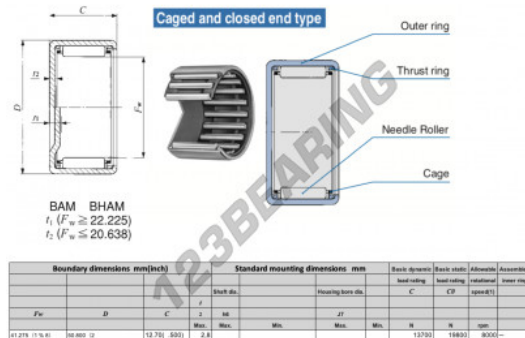

Drawn cup roller bearing BAM268-IKO - BAM268-IKO

<https://www.123bearing.com/bearing-housing/needle-roller-bearing/drawn-cup/bam268-iko>

PRODUCT FEATURES

Brand	IKO
N° Ean13	3616060600769
Inside diameter	41.275 mm
Outside diameter	50.8 mm
Thickness	12.7 mm
Limiting speed	8000 rpm
Dynamic load	13.7 kN
Static load	19.8 kN
Packaging	1