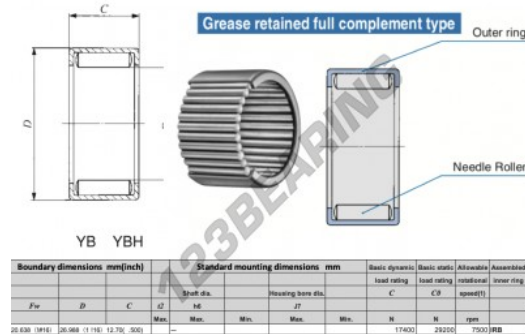

Drawn cup roller bearing YB138-IKO - YB138-IKO

<https://www.123bearing.com/bearing-housing/needle-roller-bearing/drawn-cup/yb138-iko>

PRODUCT FEATURES

Brand	IKO
N° Ean13	3616060600349
Inside diameter	20 mm
Outside diameter	26 mm
Thickness	12 mm
Limiting speed	7500 rpm
Dynamic load	17 kN
Static load	29 kN
Packaging	1