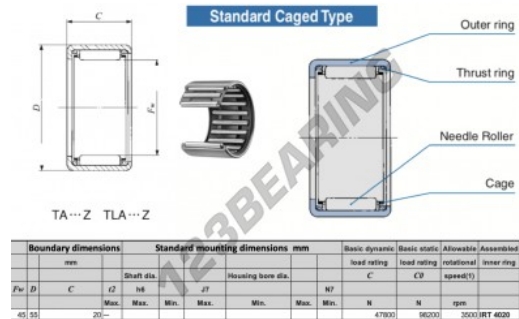

Drawn cup roller bearing YT4520-IKO - YT4520-IKO

<https://www.123bearing.com/bearing-housing/needle-roller-bearing/drawn-cup/yt4520-iko>

PRODUCT FEATURES

| | |
|------------------|---------------|
| Brand | IKO |
| N° Ean13 | 3616060599803 |
| Inside diameter | 45 mm |
| Outside diameter | 55 mm |
| Thickness | 20 mm |
| Limiting speed | 3500 rpm |
| Dynamic load | 47.8 kN |
| Static load | 98.2 kN |
| Packaging | 1 |