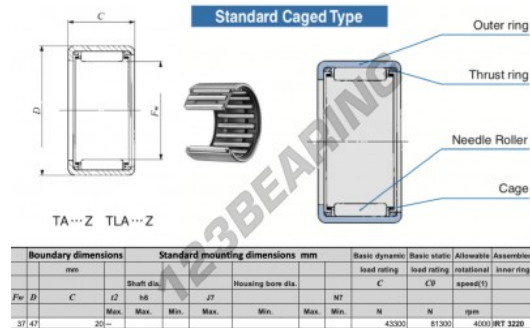

## Drawn cup roller bearing YT3720-IKO - YT3720-IKO

<https://www.123bearing.com/bearing-housing/needle-roller-bearing/drawn-cup/yt3720-iko>

### PRODUCT FEATURES

Brand	IKO
N° Ean13	3616060599773
Inside diameter	37 mm
Outside diameter	47 mm
Thickness	20 mm
Limiting speed	4000 rpm
Dynamic load	43.3 kN
Static load	81.3 kN
Packaging	1

[contact@123bearing.com](mailto:contact@123bearing.com)