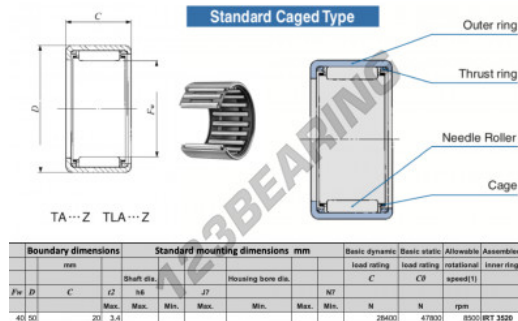

## Drawn cup roller bearing TAM4020-IKO - TAM4020-IKO

<https://www.123bearing.com/bearing-housing/needle-roller-bearing/drawn-cup/tam4020-iko>

### PRODUCT FEATURES

|                  |               |
|------------------|---------------|
| Brand            | IKO           |
| N° Ean13         | 3616060599704 |
| Inside diameter  | 40 mm         |
| Outside diameter | 50 mm         |
| Thickness        | 20 mm         |
| Limiting speed   | 8500 rpm      |
| Dynamic load     | 28.4 kN       |
| Static load      | 47.8 kN       |
| Packaging        | 1             |