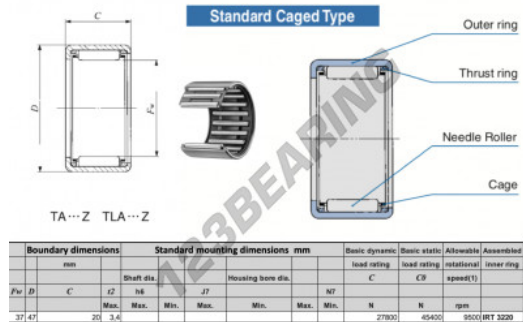

Drawn cup roller bearing TAM3720-IKO - TAM3720-IKO

<https://www.123bearing.com/bearing-housing/needle-roller-bearing/drawn-cup/tam3720-iko>

PRODUCT FEATURES

Brand	IKO
N° Ean13	3616060599629
Inside diameter	37 mm
Outside diameter	47 mm
Thickness	20 mm
Limiting speed	9500 rpm
Dynamic load	27.8 kN
Static load	45.4 kN
Packaging	1