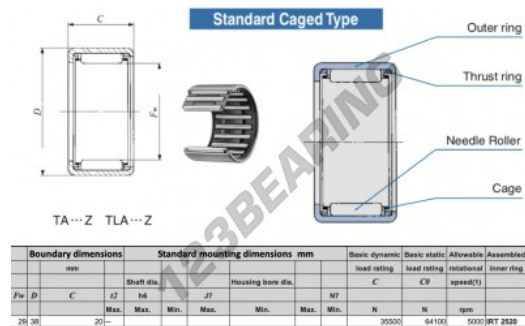

Drawn cup roller bearing YT2920-IKO - YT2920-IKO

<https://www.123bearing.com/bearing-housing/needle-roller-bearing/drawn-cup/yt2920-iko>

PRODUCT FEATURES

Brand	IKO
N° Ean13	3616060599599
Inside diameter	29 mm
Outside diameter	38 mm
Thickness	20 mm
Limiting speed	5000 rpm
Dynamic load	35.5 kN
Static load	64.1 kN
Packaging	1