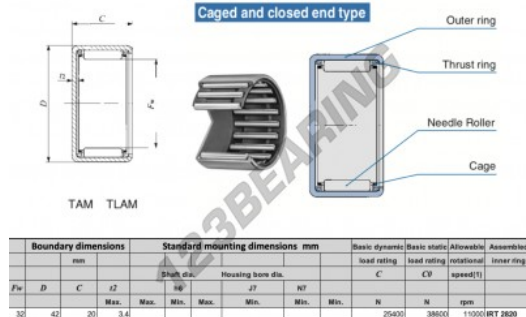

Drawn cup roller bearing TAM3220-IKO - TAM3220-IKO

<https://www.123bearing.com/bearing-housing/needle-roller-bearing/drawn-cup/tam3220-iko>

PRODUCT FEATURES

Brand	IKO
N° Ean13	3616060599513
Inside diameter	32 mm
Inside diameter	1.26" inch
Outside diameter	42 mm
Outside diameter	1.654" inch
Thickness	20 mm
Thickness	0.787" inch
Limiting speed	11000 rpm
Dynamic load	25.4 kN
Static load	38.6 kN
Packaging	1