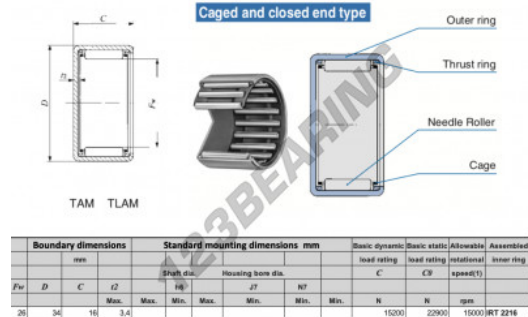

Drawn cup roller bearing TAM2616-IKO - TAM2616-IKO

<https://www.123bearing.com/bearing-housing/needle-roller-bearing/drawn-cup/tam2616-iko>

PRODUCT FEATURES

Brand	IKO
N° Ean13	3616060599346
Inside diameter	26 mm
Outside diameter	34 mm
Thickness	16 mm
Limiting speed	15000 rpm
Dynamic load	15.2 kN
Static load	22.9 kN
Packaging	1