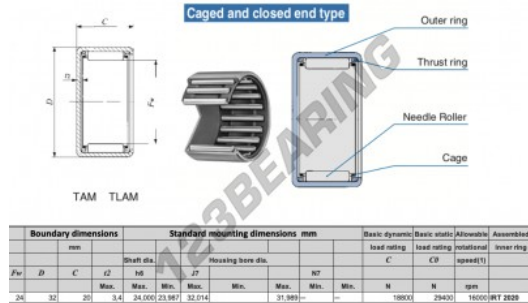

## Drawn cup roller bearing TAM243220-IKO - TAM243220-IKO

<https://www.123bearing.com/bearing-housing/needle-roller-bearing/drawn-cup/tam243220-iko>

### PRODUCT FEATURES

Brand	IKO
N° Ean13	3616060599254
Inside diameter	24 mm
Outside diameter	32 mm
Thickness	20 mm
Limiting speed	16000 rpm
Dynamic load	18.8 kN
Static load	29.4 kN
Packaging	1

[contact@123bearing.com](mailto:contact@123bearing.com)