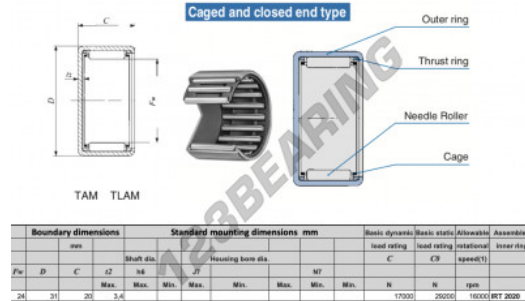

Drawn cup roller bearing TAM2420-IKO - TAM2420-IKO

<https://www.123bearing.com/bearing-housing/needle-roller-bearing/drawn-cup/tam2420-iko>

PRODUCT FEATURES

Brand	IKO
N° Ean13	3616060599223
Inside diameter	24 mm
Inside diameter	0.945" inch
Outside diameter	31 mm
Outside diameter	1.22" inch
Thickness	20 mm
Thickness	0.787" inch
Limiting speed	16000 rpm
Dynamic load	17 kN
Static load	29.2 kN
Packaging	1