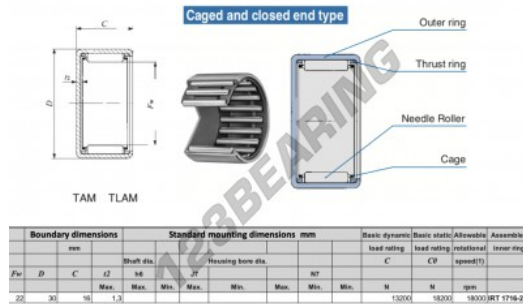

## Drawn cup roller bearing TAM223016-IKO - TAM223016-IKO

<https://www.123bearing.com/bearing-housing/needle-roller-bearing/drawn-cup/tam223016-iko>

### PRODUCT FEATURES

Brand	IKO
N° Ean13	3616060599209
Inside diameter	22 mm
Outside diameter	30 mm
Thickness	16 mm
Limiting speed	18000 rpm
Dynamic load	13.2 kN
Static load	18.2 kN
Packaging	1

[contact@123bearing.com](mailto:contact@123bearing.com)