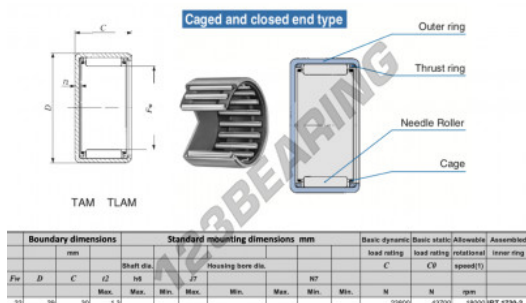

Drawn cup roller bearing TAM2230-IKO - TAM2230-IKO

<https://www.123bearing.com/bearing-housing/needle-roller-bearing/drawn-cup/tam2230-iko>

PRODUCT FEATURES

Brand	IKO
N° Ean13	3616060599193
Inside diameter	22 mm
Outside diameter	29 mm
Thickness	30 mm
Limiting speed	18000 rpm
Dynamic load	23.8 kN
Static load	43.7 kN
Packaging	1