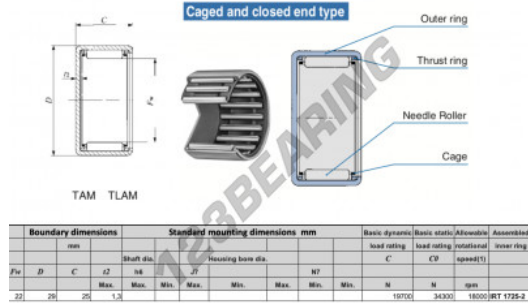

## Drawn cup roller bearing TAM2225-IKO - TAM2225-IKO

<https://www.123bearing.com/bearing-housing/needle-roller-bearing/drawn-cup/tam2225-iko>

### PRODUCT FEATURES

Brand	IKO
N° Ean13	3616060599186
Inside diameter	22 mm
Outside diameter	29 mm
Thickness	25 mm
Limiting speed	18000 rpm
Dynamic load	19.7 kN
Static load	34.3 kN
Packaging	1

[contact@123bearing.com](mailto:contact@123bearing.com)