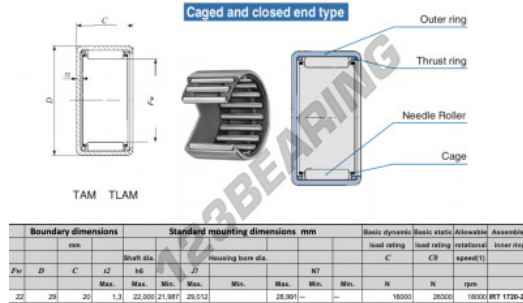

## Drawn cup roller bearing TAM2220-IKO - TAM2220-IKO

<https://www.123bearing.com/bearing-housing/needle-roller-bearing/drawn-cup/tam2220-iko>

### PRODUCT FEATURES

Brand	IKO
N° Ean13	3616060599179
Inside diameter	22 mm
Outside diameter	29 mm
Thickness	20 mm
Limiting speed	18000 rpm
Dynamic load	16 kN
Static load	26 kN
Packaging	1

[contact@123bearing.com](mailto:contact@123bearing.com)