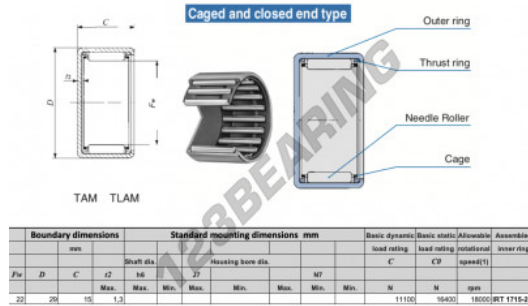

Drawn cup roller bearing TAM2215-IKO - TAM2215-IKO

<https://www.123bearing.com/bearing-housing/needle-roller-bearing/drawn-cup/tam2215-iko>

PRODUCT FEATURES

Brand	IKO
N° Ean13	3616060599162
Inside diameter	22 mm
Outside diameter	29 mm
Thickness	15 mm
Limiting speed	18000 rpm
Dynamic load	11 kN
Static load	16 kN
Packaging	1