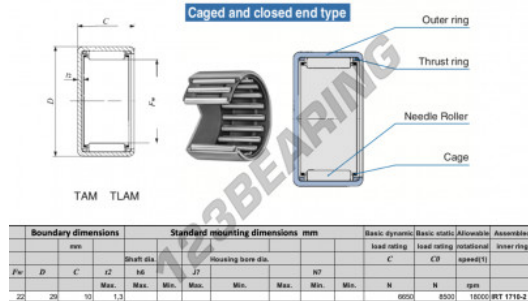

Drawn cup roller bearing TAM2210-IKO - TAM2210-IKO

<https://www.123bearing.com/bearing-housing/needle-roller-bearing/drawn-cup/tam2210-iko>

PRODUCT FEATURES

Brand	IKO
N° Ean13	3616060599155
Inside diameter	22 mm
Outside diameter	29 mm
Thickness	10 mm
Limiting speed	18000 rpm
Dynamic load	6 kN
Static load	8 kN
Packaging	1