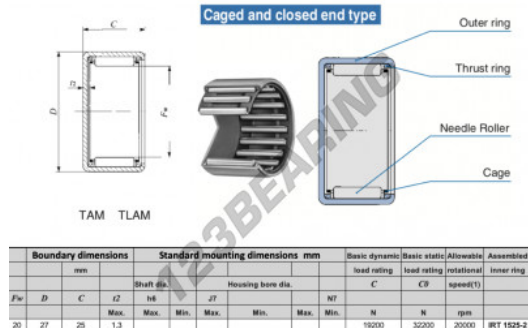

## Drawn cup roller bearing TAM2025-IKO - TAM2025-IKO

<https://www.123bearing.com/bearing-housing/needle-roller-bearing/drawn-cup/tam2025-iko>

### PRODUCT FEATURES

Brand	IKO
N° Ean13	3616060599087
Inside diameter	20 mm
Outside diameter	27 mm
Thickness	25 mm
Limiting speed	20000 rpm
Dynamic load	19.2 kN
Static load	32.2 kN
Packaging	1

[contact@123bearing.com](mailto:contact@123bearing.com)