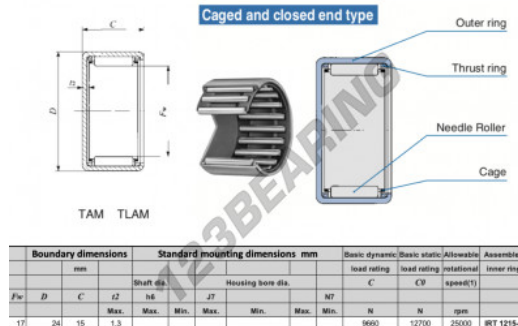

Drawn cup roller bearing TAM1715-IKO - TAM1715-IKO

<https://www.123bearing.com/bearing-housing/needle-roller-bearing/drawn-cup/tam1715-iko>

PRODUCT FEATURES

Brand	IKO
N° Ean13	3616060598967
Inside diameter	17 mm
Inside diameter	0.669" inch
Outside diameter	24 mm
Outside diameter	0.945" inch
Thickness	15 mm
Thickness	0.591" inch
Limiting speed	25000 rpm
Dynamic load	9.66 kN
Static load	12.7 kN
Packaging	1