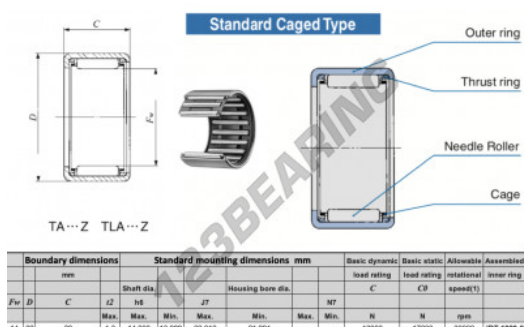

Drawn cup roller bearing TA1420-Z-IKO - TA1420-Z-IKO

<https://www.123bearing.com/bearing-housing/needle-roller-bearing/drawn-cup/ta1420-z-iko>

PRODUCT FEATURES

Brand	IKO
N° Ean13	3616060598851
Inside diameter	14 mm
Outside diameter	22 mm
Thickness	20 mm
Limiting speed	30000 rpm
Weight	24 g
Dynamic load	13.9 kN
Static load	17.2 kN
Packaging	1