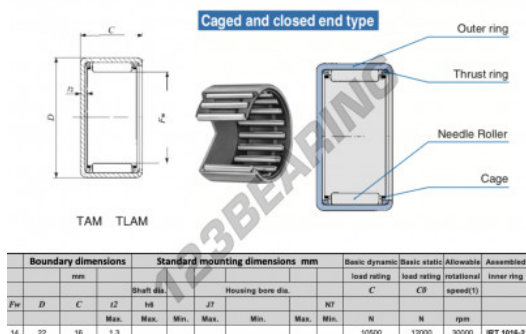

## Drawn cup roller bearing TAM1416-IKO - TAM1416-IKO

<https://www.123bearing.com/bearing-housing/needle-roller-bearing/drawn-cup/tam1416-iko>

### PRODUCT FEATURES

Brand	IKO
N° Ean13	3616060598844
Inside diameter	14 mm
Outside diameter	22 mm
Thickness	16 mm
Limiting speed	30000 rpm
Dynamic load	10.5 kN
Static load	12 kN
Packaging	1

[contact@123bearing.com](mailto:contact@123bearing.com)