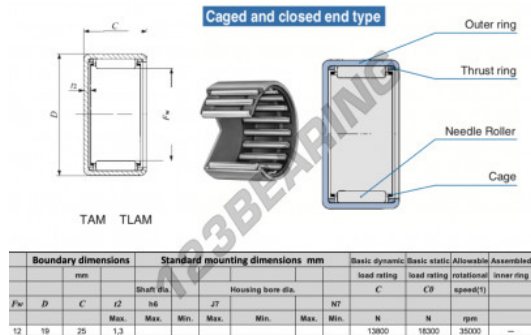

Drawn cup roller bearing TAM1225-IKO - TAM1225-IKO

<https://www.123bearing.com/bearing-housing/needle-roller-bearing/drawn-cup/tam1225-iko>

PRODUCT FEATURES

Brand	IKO
N° Ean13	3616060598820
Inside diameter	12 mm
Inside diameter	0.472" inch
Outside diameter	19 mm
Outside diameter	0.748" inch
Thickness	25 mm
Thickness	0.984" inch
Limiting speed	35000 rpm
Dynamic load	13.8 kN
Static load	18.3 kN
Packaging	1