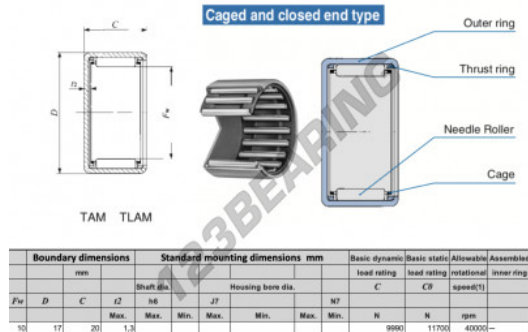

Drawn cup roller bearing TAM1020-IKO - TAM1020-IKO

<https://www.123bearing.com/bearing-housing/needle-roller-bearing/drawn-cup/tam1020-iko>

PRODUCT FEATURES

Brand	IKO
N° Ean13	3616060598790
Inside diameter	10 mm
Outside diameter	17 mm
Thickness	20 mm
Limiting speed	40000 rpm
Dynamic load	9 kN
Static load	11 kN
Packaging	1