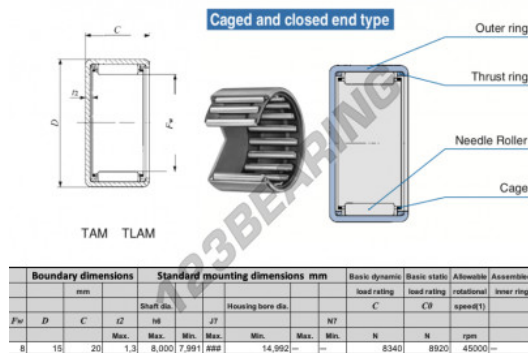

Drawn cup roller bearing TAM820-IKO - TAM820-IKO

<https://www.123bearing.com/bearing-housing/needle-roller-bearing/drawn-cup/tam820-iko>

PRODUCT FEATURES

Brand	IKO
N° Ean13	3616060598714
Inside diameter	8 mm
Outside diameter	15 mm
Thickness	20 mm
Limiting speed	45000 rpm
Dynamic load	8.34 kN
Static load	8.92 kN
Packaging	1