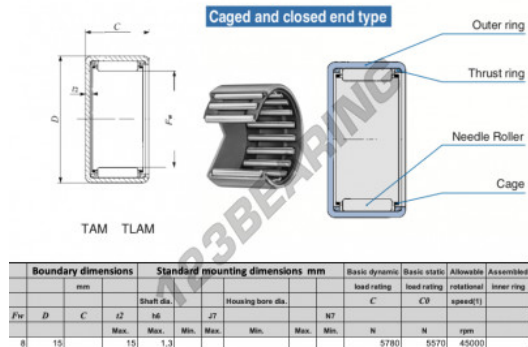

## Drawn cup roller bearing TAM815-IKO - TAM815-IKO

<https://www.123bearing.com/bearing-housing/needle-roller-bearing/drawn-cup/tam815-iko>

### PRODUCT FEATURES

|                  |               |
|------------------|---------------|
| Brand            | IKO           |
| N° Ean13         | 3616060598707 |
| Inside diameter  | 8 mm          |
| Outside diameter | 15 mm         |
| Limiting speed   | 45000 rpm     |
| Dynamic load     | 5.78 kN       |
| Static load      | 5.57 kN       |
| Packaging        | 1             |